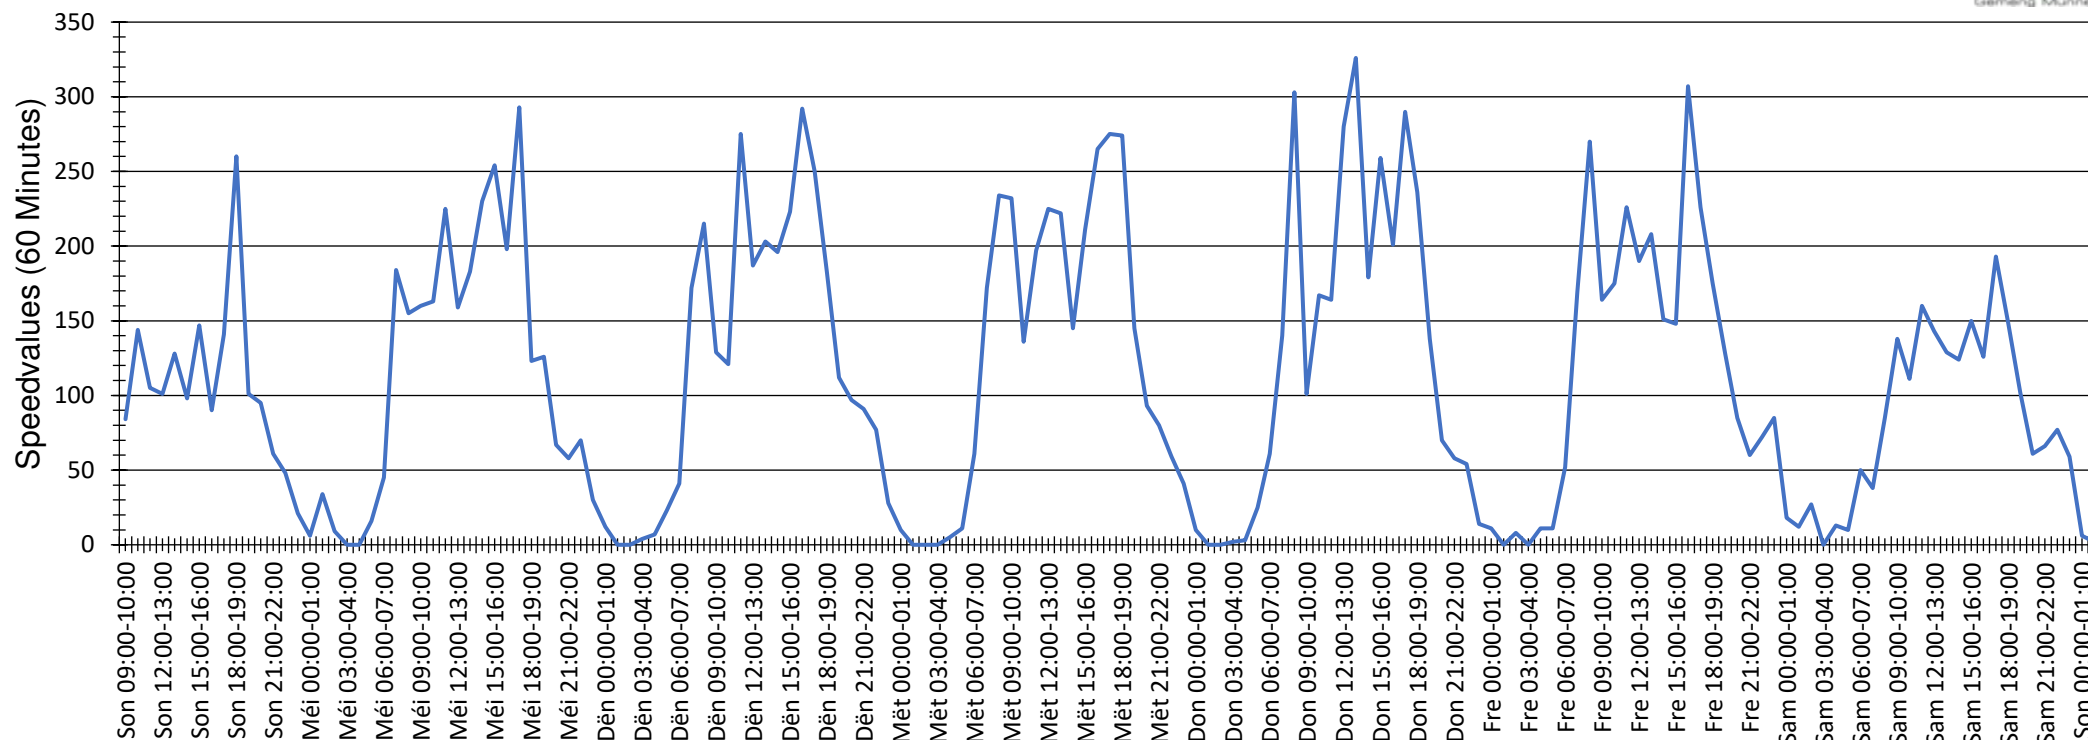

Sequence Number of speedvalues

Evaluation time	15. Januar 2023,09:00 - 22. Januar 2023,02:00					
Speed limit	30 km/h	Values	Vehicles	Vd[km/h]	Vmax[km/h]	V85 [km/h]
Speed violations	47,33 %	18505	2280	30	73	39
ADT	340					
AYT	124100					
Evaluation direction	Arriving					
Author:	Seastian Pohl					
Comment:						
Location:	av. GD Charlotte, Mondorf-les-Bains					
Arriving vehicles from:						
Departing vehicles to:						