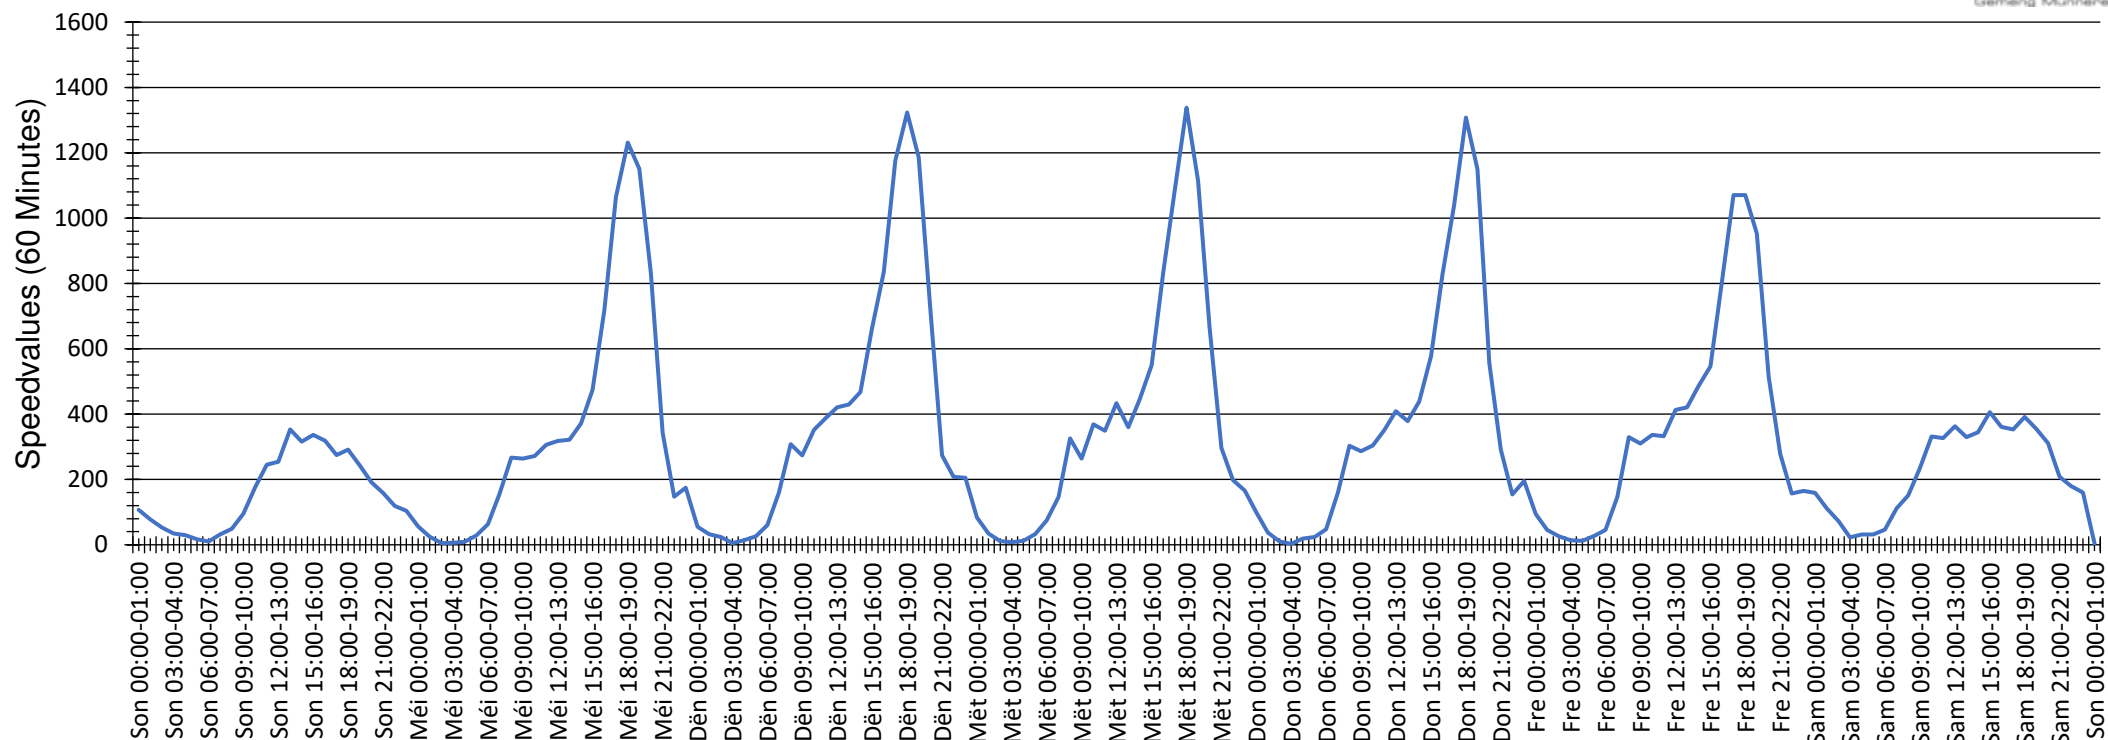

Sequence Number of speedvalues

Evaluation time	15. Januar 2023,00:00 - 22. Januar 2023,01:00					
Speed limit	50 km/h	Values	Vehicles	Vd[km/h]	Vmax[km/h]	V85 [km/h]
Speed violations	43,48 %	54261	11240	50	97	55
ADT	1596					
AYT	582540					
Evaluation direction	Arriving					
Author:	Seastian Pohl					
Comment:						
Location:	rue de Luxembourg, Mondorf-les-Bains					
Arriving vehicles from:						
Departing vehicles to:						