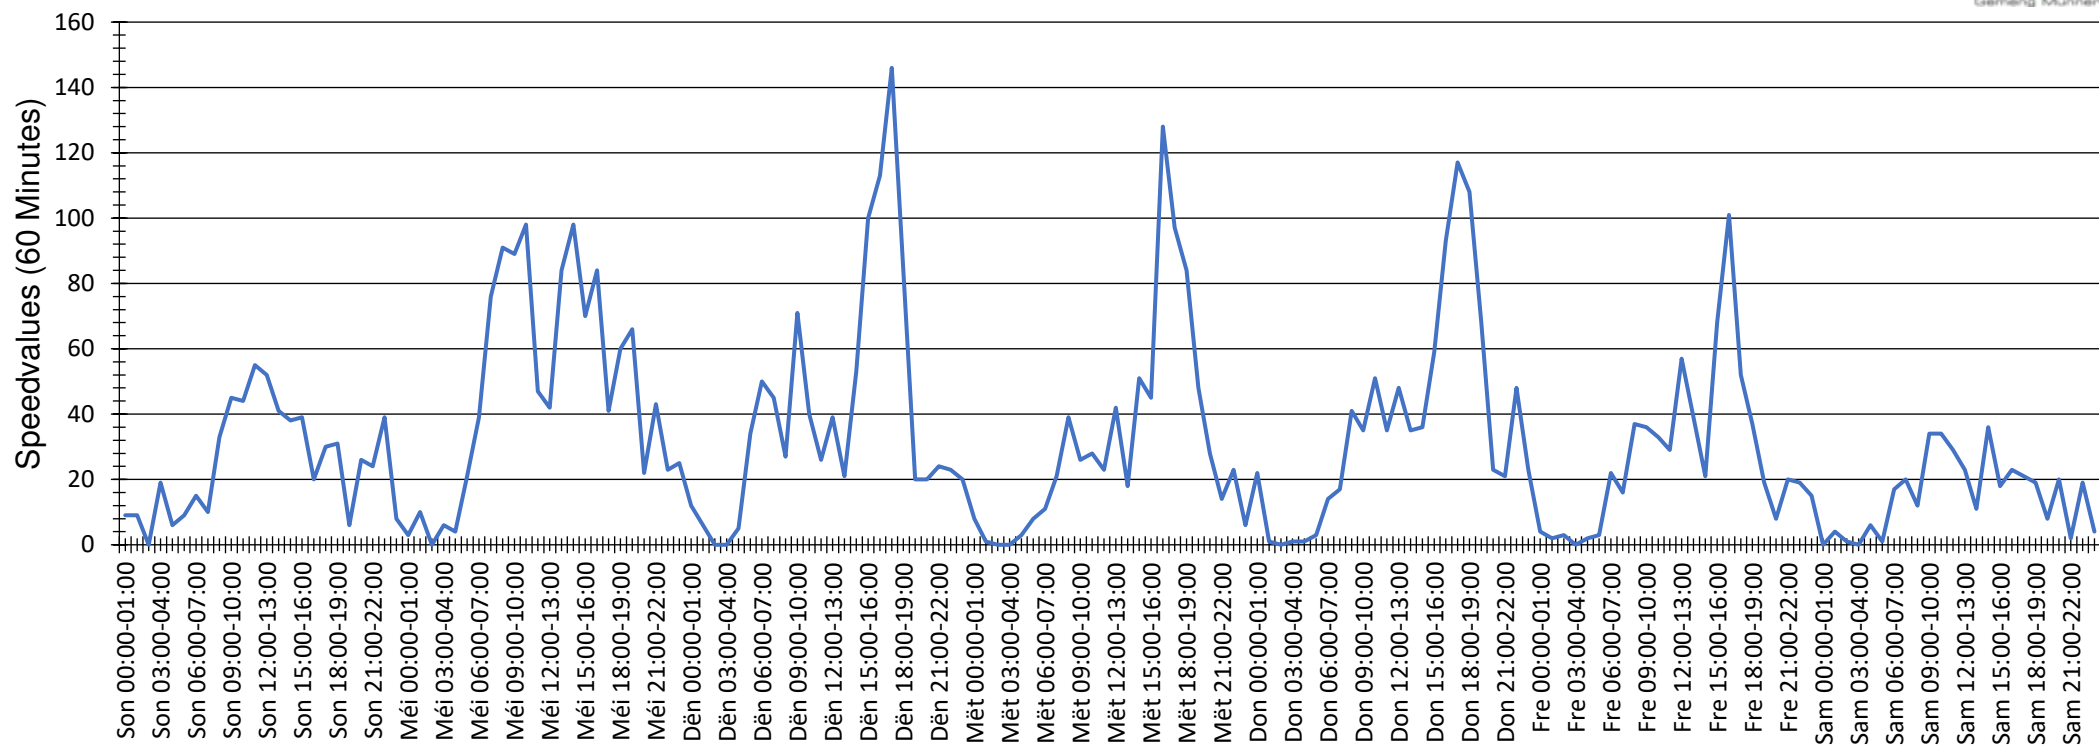

Sequence Number of speedvalues

Evaluation time	24. Juli 2022,00:00 - 31. Juli 2022,00:00					
Speed limit	50 km/h	Values	Vehicles	Vd[km/h]	Vmax[km/h]	V85 [km/h]
Speed violations	0,41 %	5386	599	26	59	35
ADT	86					
AYT	31390					
Evaluation direction	Arriving					
Author:	Seastian Pohl					
Comment:						
Location:	route de Filsdorf, Altwies					
Arriving vehicles from:						
Departing vehicles to:						