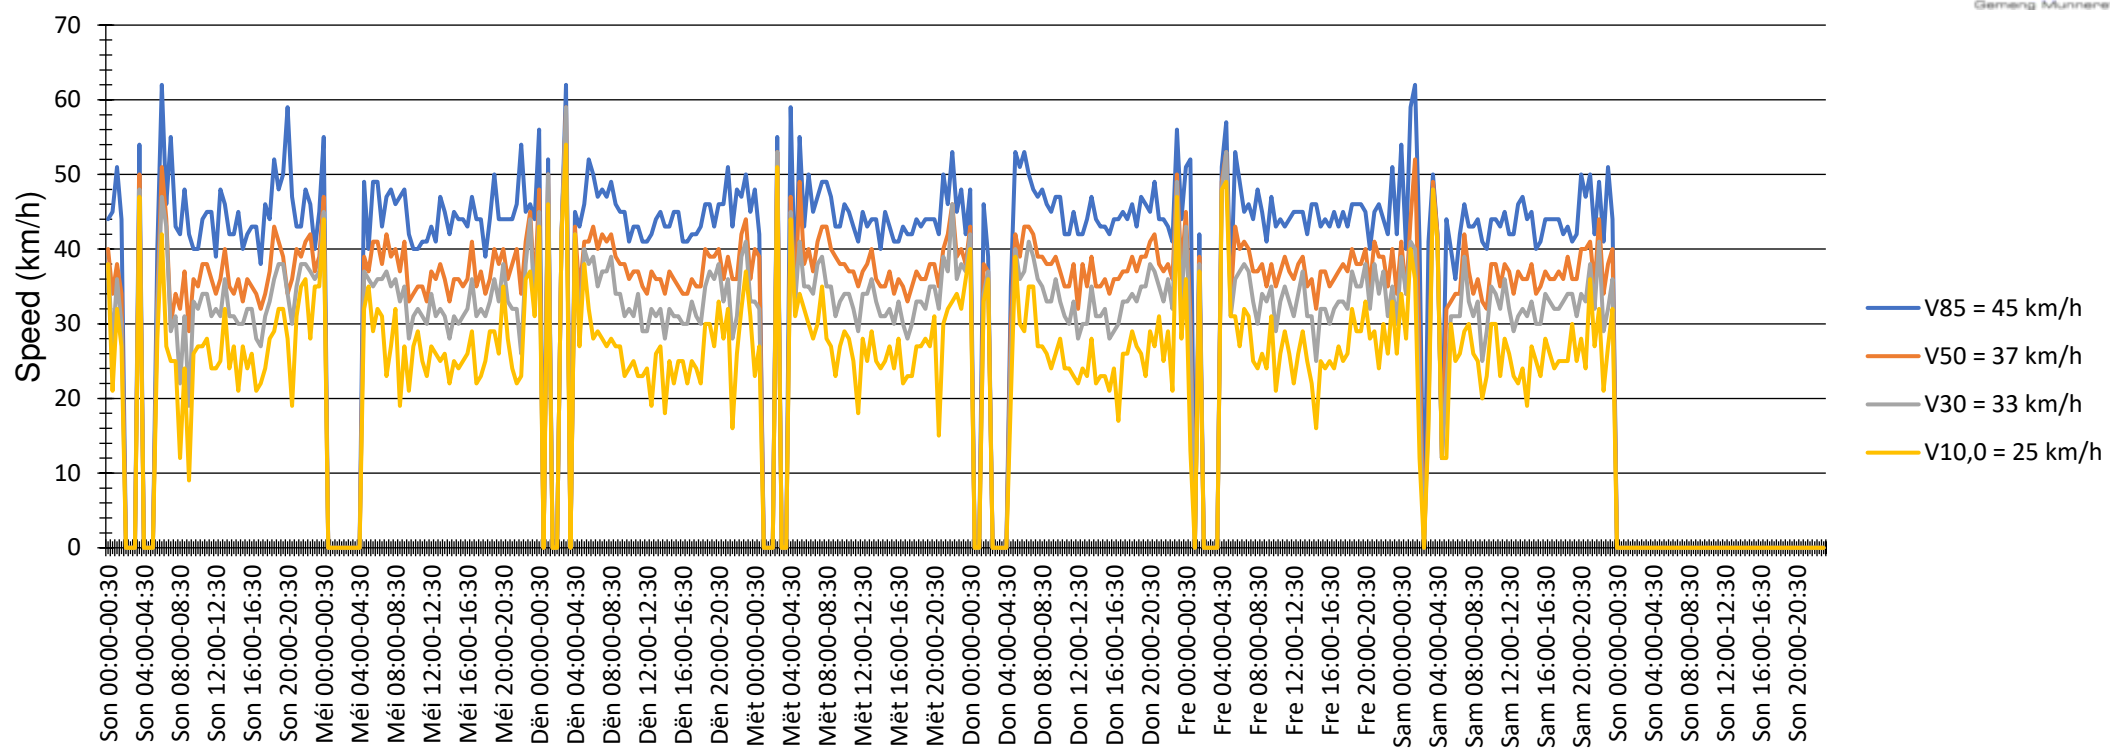

Sequence Speed percentiles

Evaluation time	12. Februar 2023,00:00 - 19. Februar 2023,23:30					
Speed limit	50 km/h	Values	Vehicles	Vd[km/h]	Vmax[km/h]	V85 [km/h]
Speed violations	4,22 %	28999	4426	37	82	45
ADT	555					
AYT	202575					
Evaluation direction	Arriving					
Author:	Sebastian Pohl					
Comment:						
Location:	rue du Cimetière, Ellange					
Arriving vehicles from:						
Departing vehicles to:						