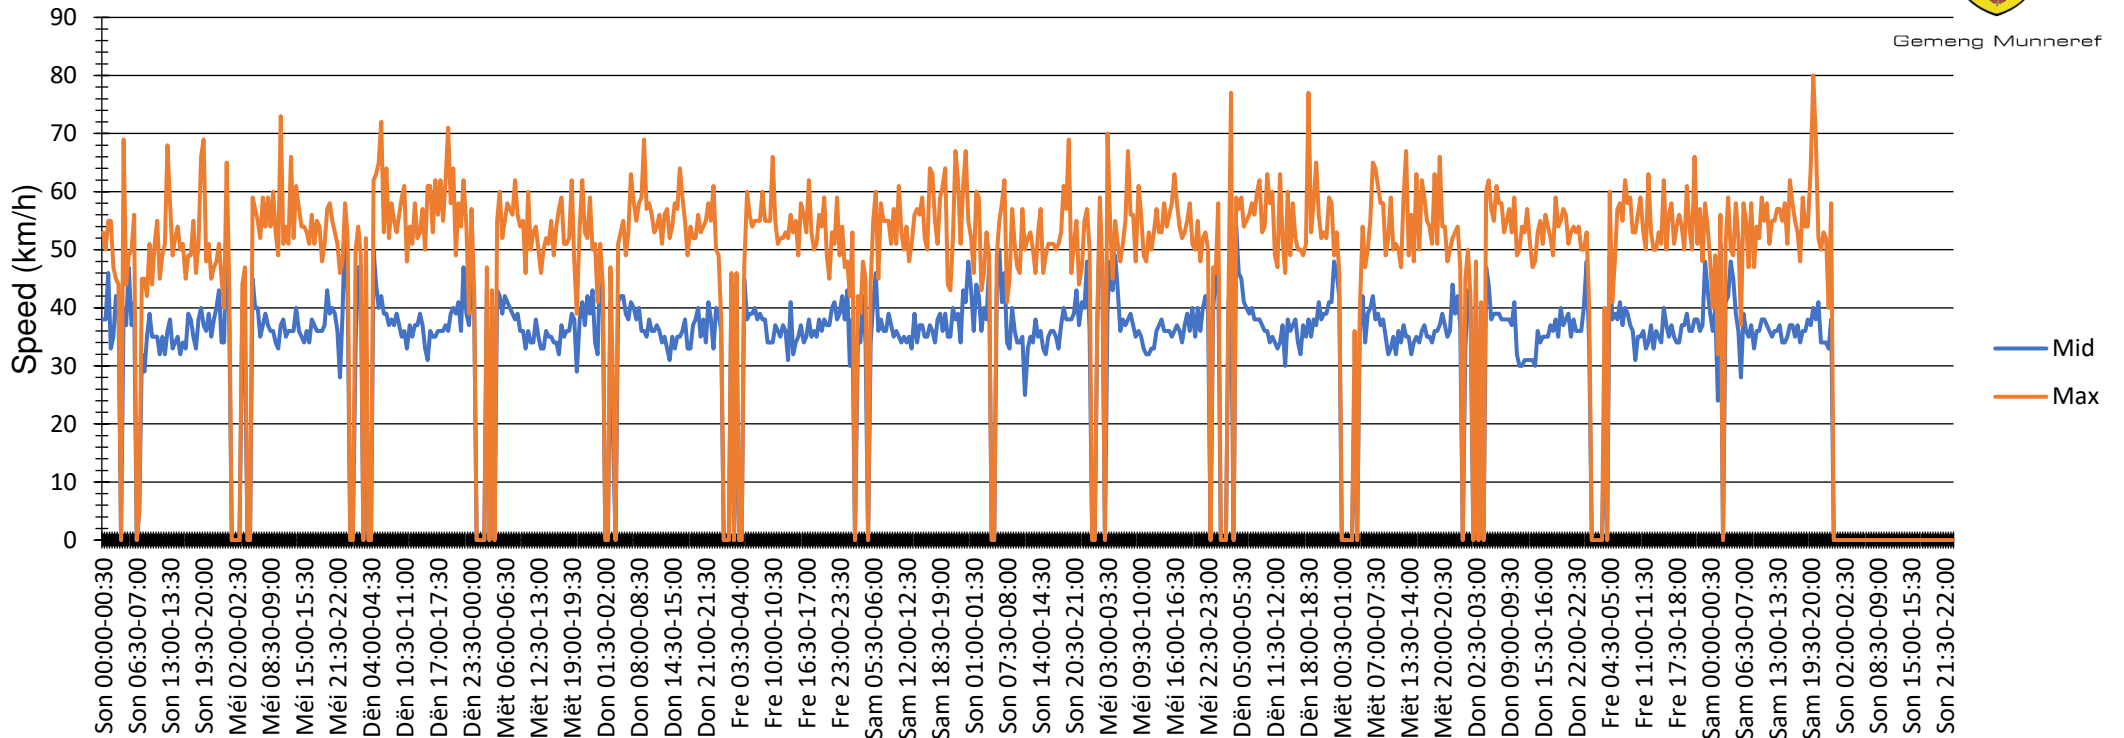

Sequence Average and Maximum speed

Gemeng Munnereff

Evaluation time	19. Februar 2023,00:00 - 5. März 2023,23:30					
Speed limit	50 km/h	Values	Vehicles	Vd[km/h]	Vmax[km/h]	V85 [km/h]
Speed violations	3,87 %	65359	9891	36	80	45
ADT	660					
AYT	240900					
Evaluation direction	Arriving					
Author:	Sebastian Pohl					
Comment:						
Location:	rue du Cimetière, Ellange					
Arriving vehicles from:						
Departing vehicles to:						