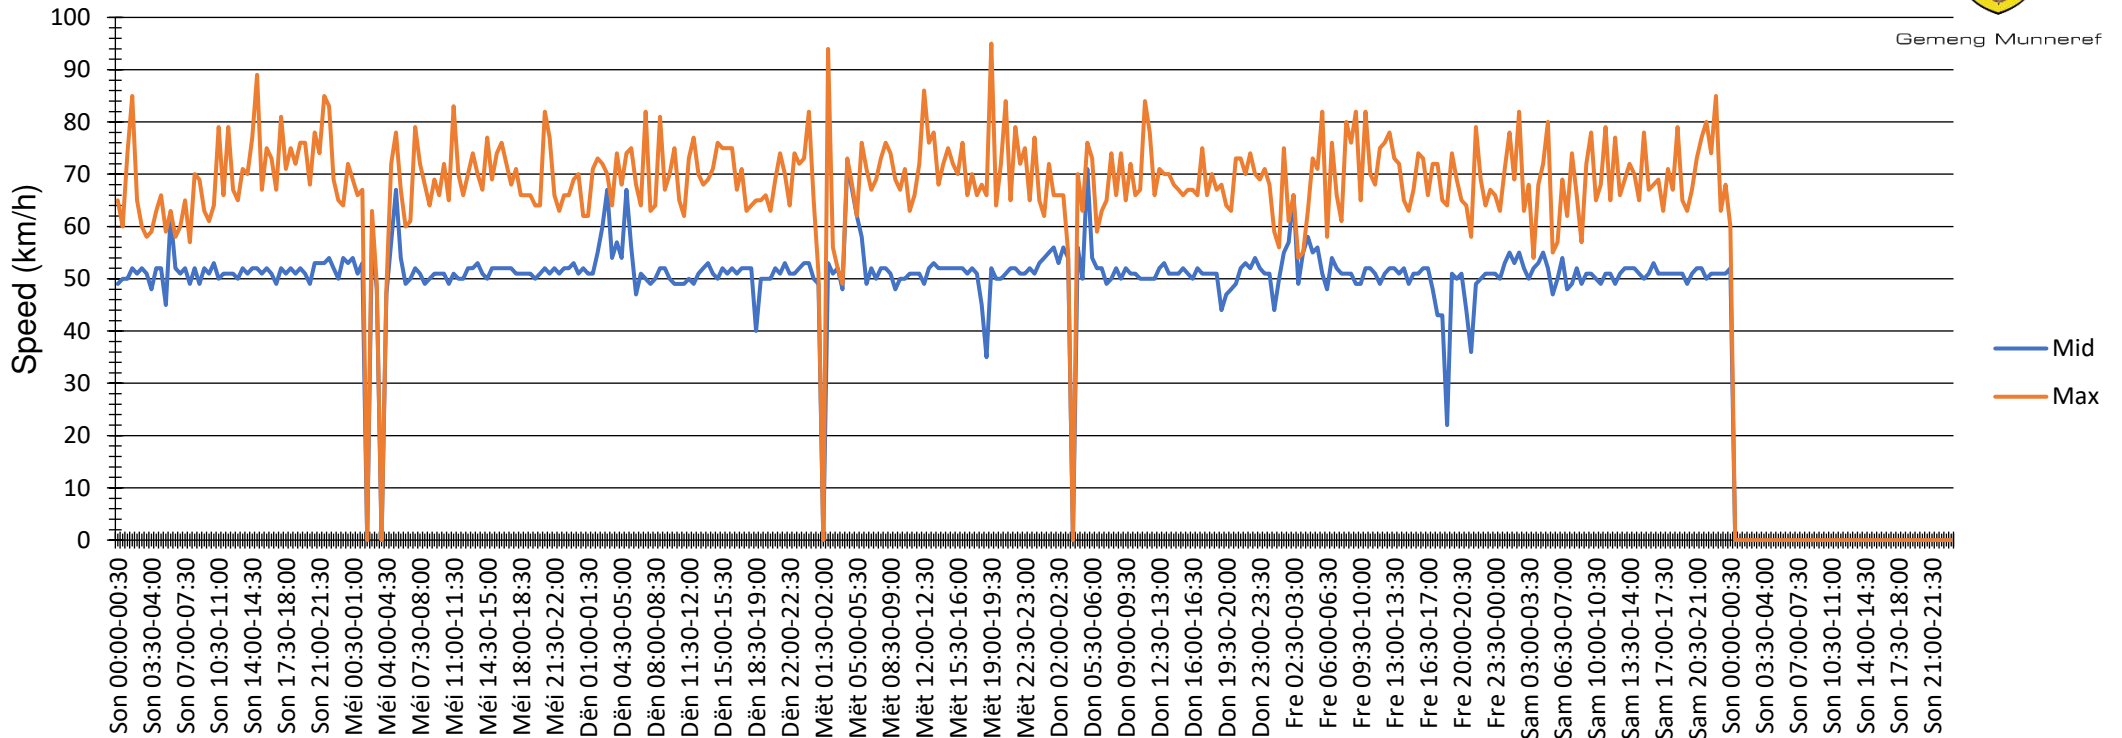

Sequence Average and Maximum speed

Gemeng Munneref

Evaluation time	26. Februar 2023,00:00 - 5. März 2023,23:30					
Speed limit	50 km/h	Values	Vehicles	Vd[km/h]	Vmax[km/h]	V85 [km/h]
Speed violations	49,30 %	61764	12898	50	95	56
ADT	1616					
AYT	589840					
Evaluation direction	Arriving					
Author:	Sebastian Pohl					
Comment:						
Location:	route de Luxembourg, Mondorf-les-Bains					
Arriving vehicles from:						
Departing vehicles to:						